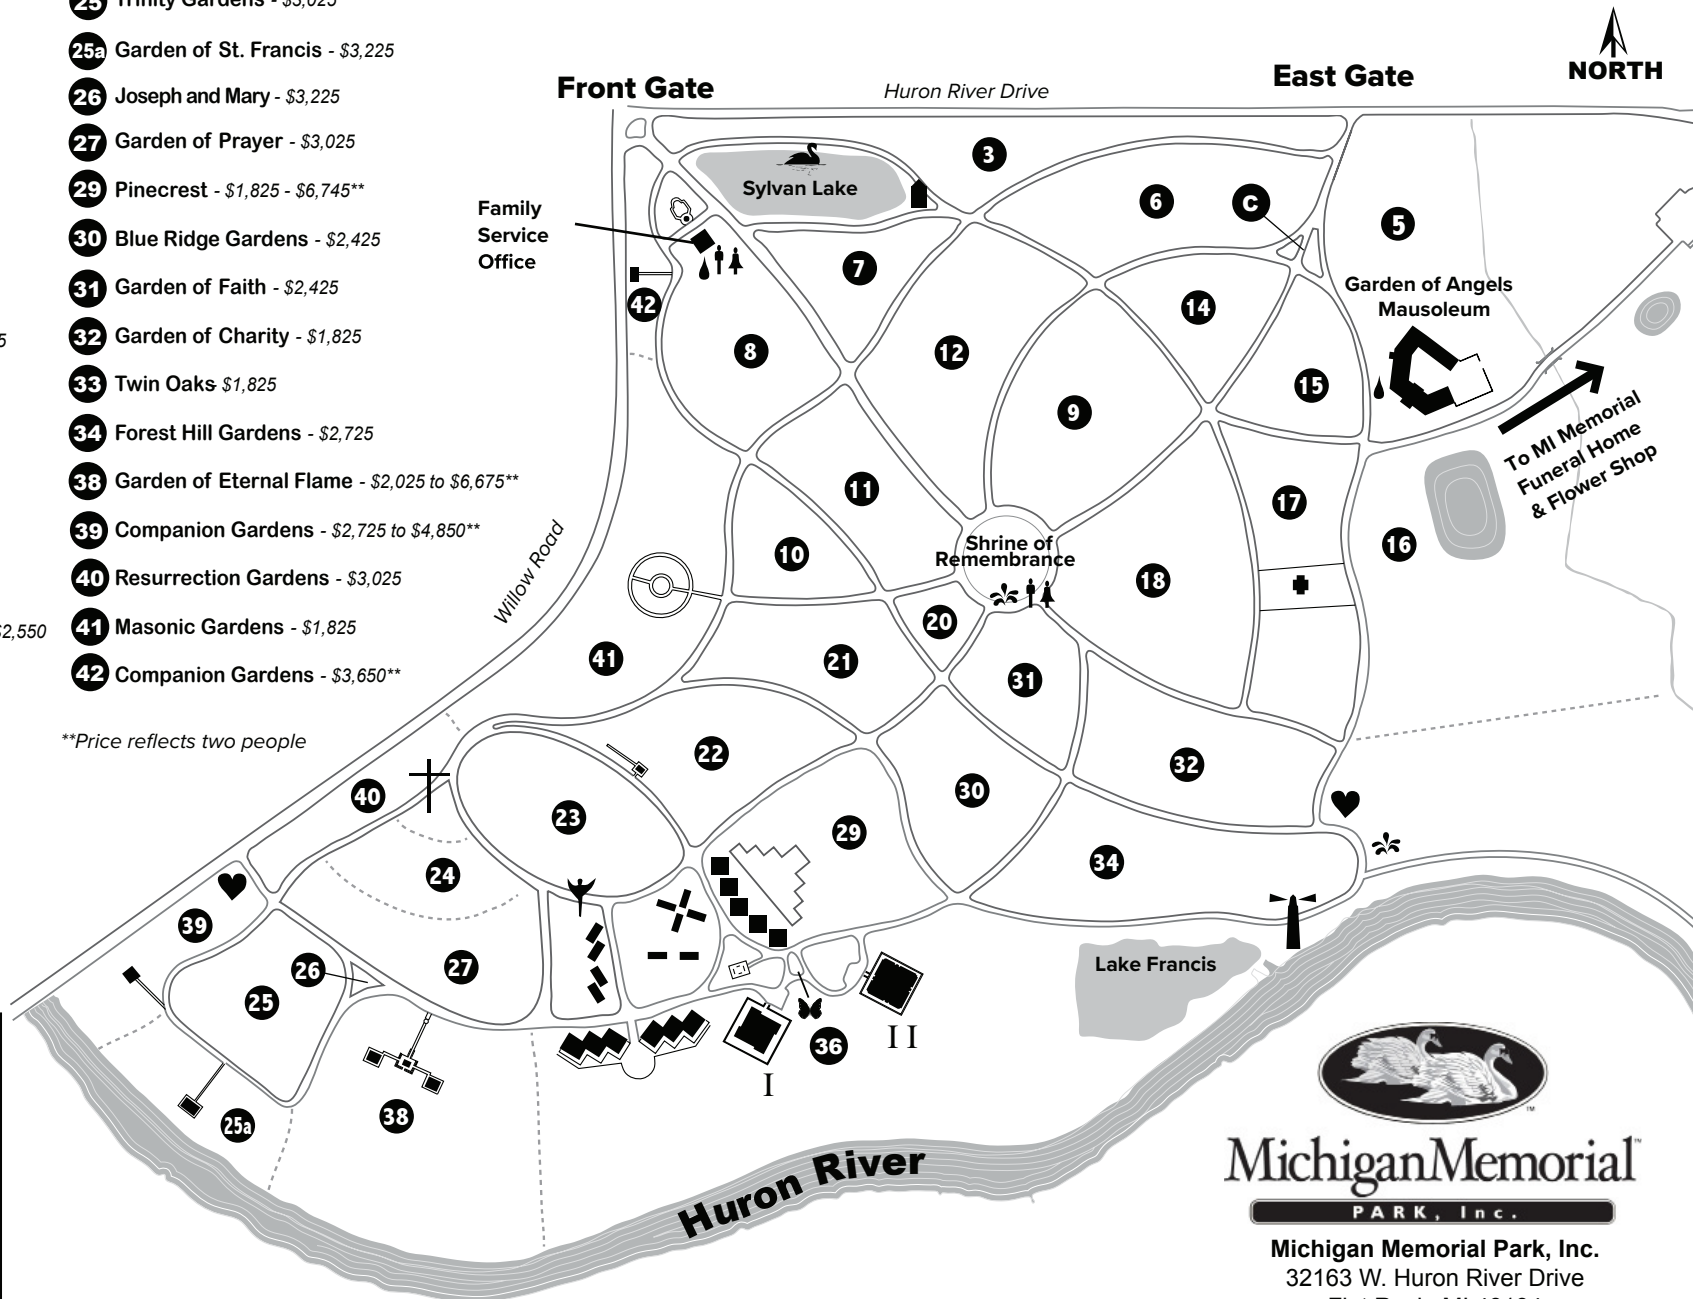

Traditional Burial Options at Michigan Memorial Park

Prices include credits towards bronze memorials and burial vaults. Monument and Catholic sites are also available.

- C** Praying Hands - \$2,725
- 3** Lake View Gardens - \$3,025
- 5** Garden of Memories - \$1,825
- 6** Garden of Blossoms - \$2,725
- 7** Sylvan Gardens - \$3,225
- 8** Serenity Gardens - \$2,725
- 9** Garden of Peace - \$2,425
- 10** Garden of Friendship - \$2,725
- 11** Garden of Hope - \$2,425
- 12** Garden of Pines - \$2,725
- 14** Garden of Splendor - \$2,425
- 15** Evergreen Gardens - \$1,825
- 16** Oakcrest - \$1,825
- 17** Fairlane Gardens - \$1,825 to \$2,550
- 18** Chapel Gardens - \$1,825
- 20** Garden of Eden - \$2,425
- 21** Maple Gardens - \$1,825
- 22** Garden of Apostles - \$1,825
- 23** Garden of Eternity - \$3,025
- 24** Calvary Garden - \$3,225

- 25** Trinity Gardens - \$3,025
- 25a** Garden of St. Francis - \$3,225
- 26** Joseph and Mary - \$3,225
- 27** Garden of Prayer - \$3,025
- 29** Pinecrest - \$1,825 - \$6,745**
- 30** Blue Ridge Gardens - \$2,425
- 31** Garden of Faith - \$2,425
- 32** Garden of Charity - \$1,825
- 33** Twin Oaks \$1,825
- 34** Forest Hill Gardens - \$2,725
- 38** Garden of Eternal Flame - \$2,025 to \$6,675**
- 39** Companion Gardens - \$2,725 to \$4,850**
- 40** Resurrection Gardens - \$3,025
- 41** Masonic Gardens - \$1,825
- 42** Companion Gardens - \$3,650**

**Price reflects two people

Map Guide

-  Restrooms
-  Water Outlet
-  Fountain
-  Christmas Box Angel
-  Babyland
-  Lighthouse
-  Bronze Butterfly Garden

To MI Memorial Funeral Home & Flower Shop

Michigan Memorial Park, Inc.
 32163 W. Huron River Drive
 Flat Rock, MI 48134
 734-782-2473
 www.MiMemorial.com