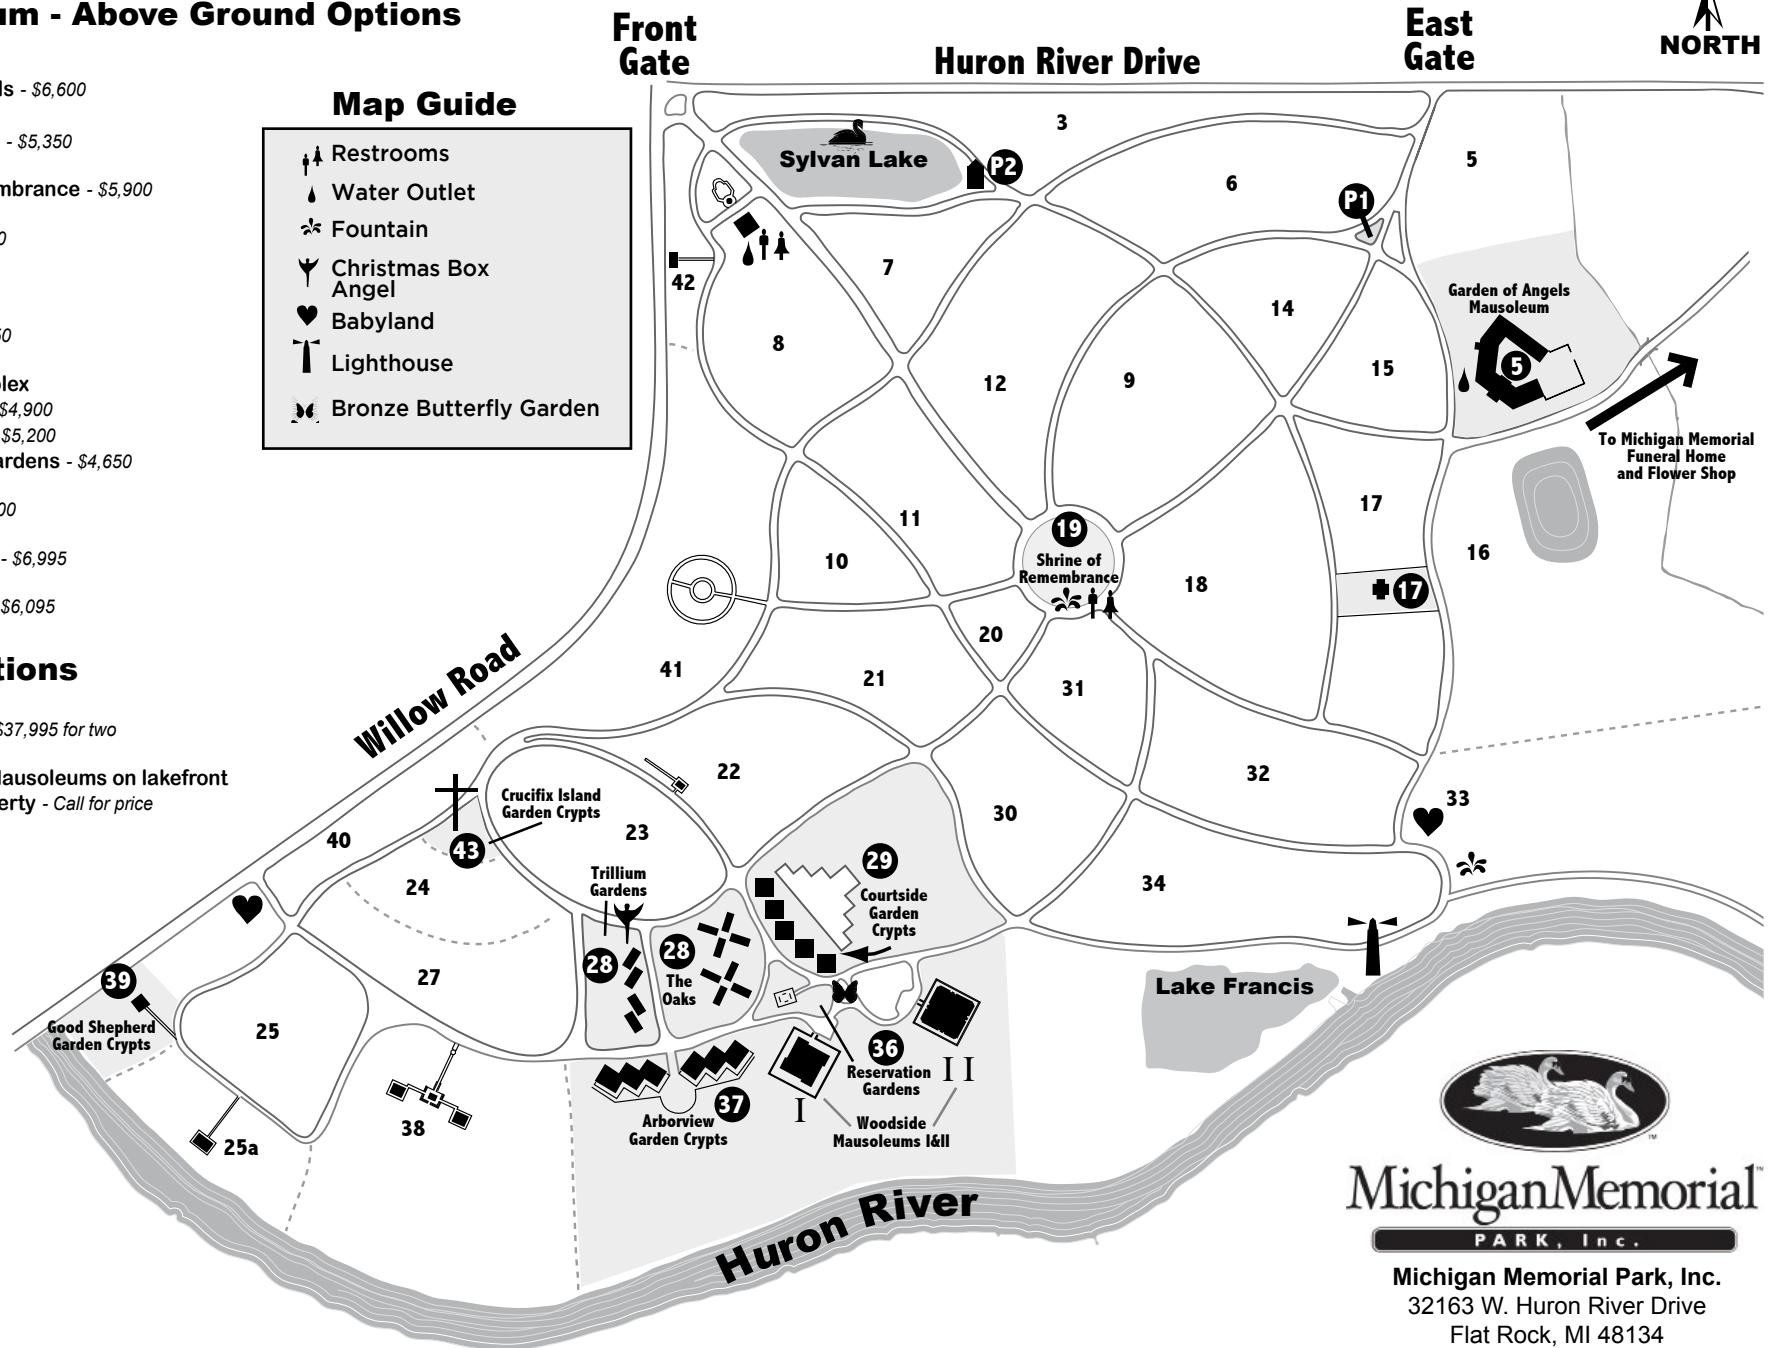

Mausoleum Crypt Options at Michigan Memorial Park

Prices include opening and closing.

Mausoleum - Above Ground Options

Prices start at:

- 5** Garden of Angels - \$6,600
- 17** Fairlane Garden - \$5,350
- 19** Shrine of Remembrance - \$5,900
- 28** The Oaks - \$5,200
- 28** Trillium - \$4,100
- 29** Courtside - \$5,650
- 36** Woodside Complex
I Mausoleum - \$4,900
II Mausoleum - \$5,200
Reservation Gardens - \$4,650
- 37** Arborview - \$4,500
- 39** Good Shepherd - \$6,995
- 43** Crucifix Island - \$6,095

Private Options

- P1** Private Island - \$37,995 for two
- P2** Private Family Mausoleums on lakefront or wooded property - Call for price

Map Guide

	Restrooms
	Water Outlet
	Fountain
	Christmas Box Angel
	Babyland
	Lighthouse
	Bronze Butterfly Garden

Michigan Memorial
PARK, Inc.

Michigan Memorial Park, Inc.
32163 W. Huron River Drive
Flat Rock, MI 48134
734-782-2473
www.MiMemorial.com