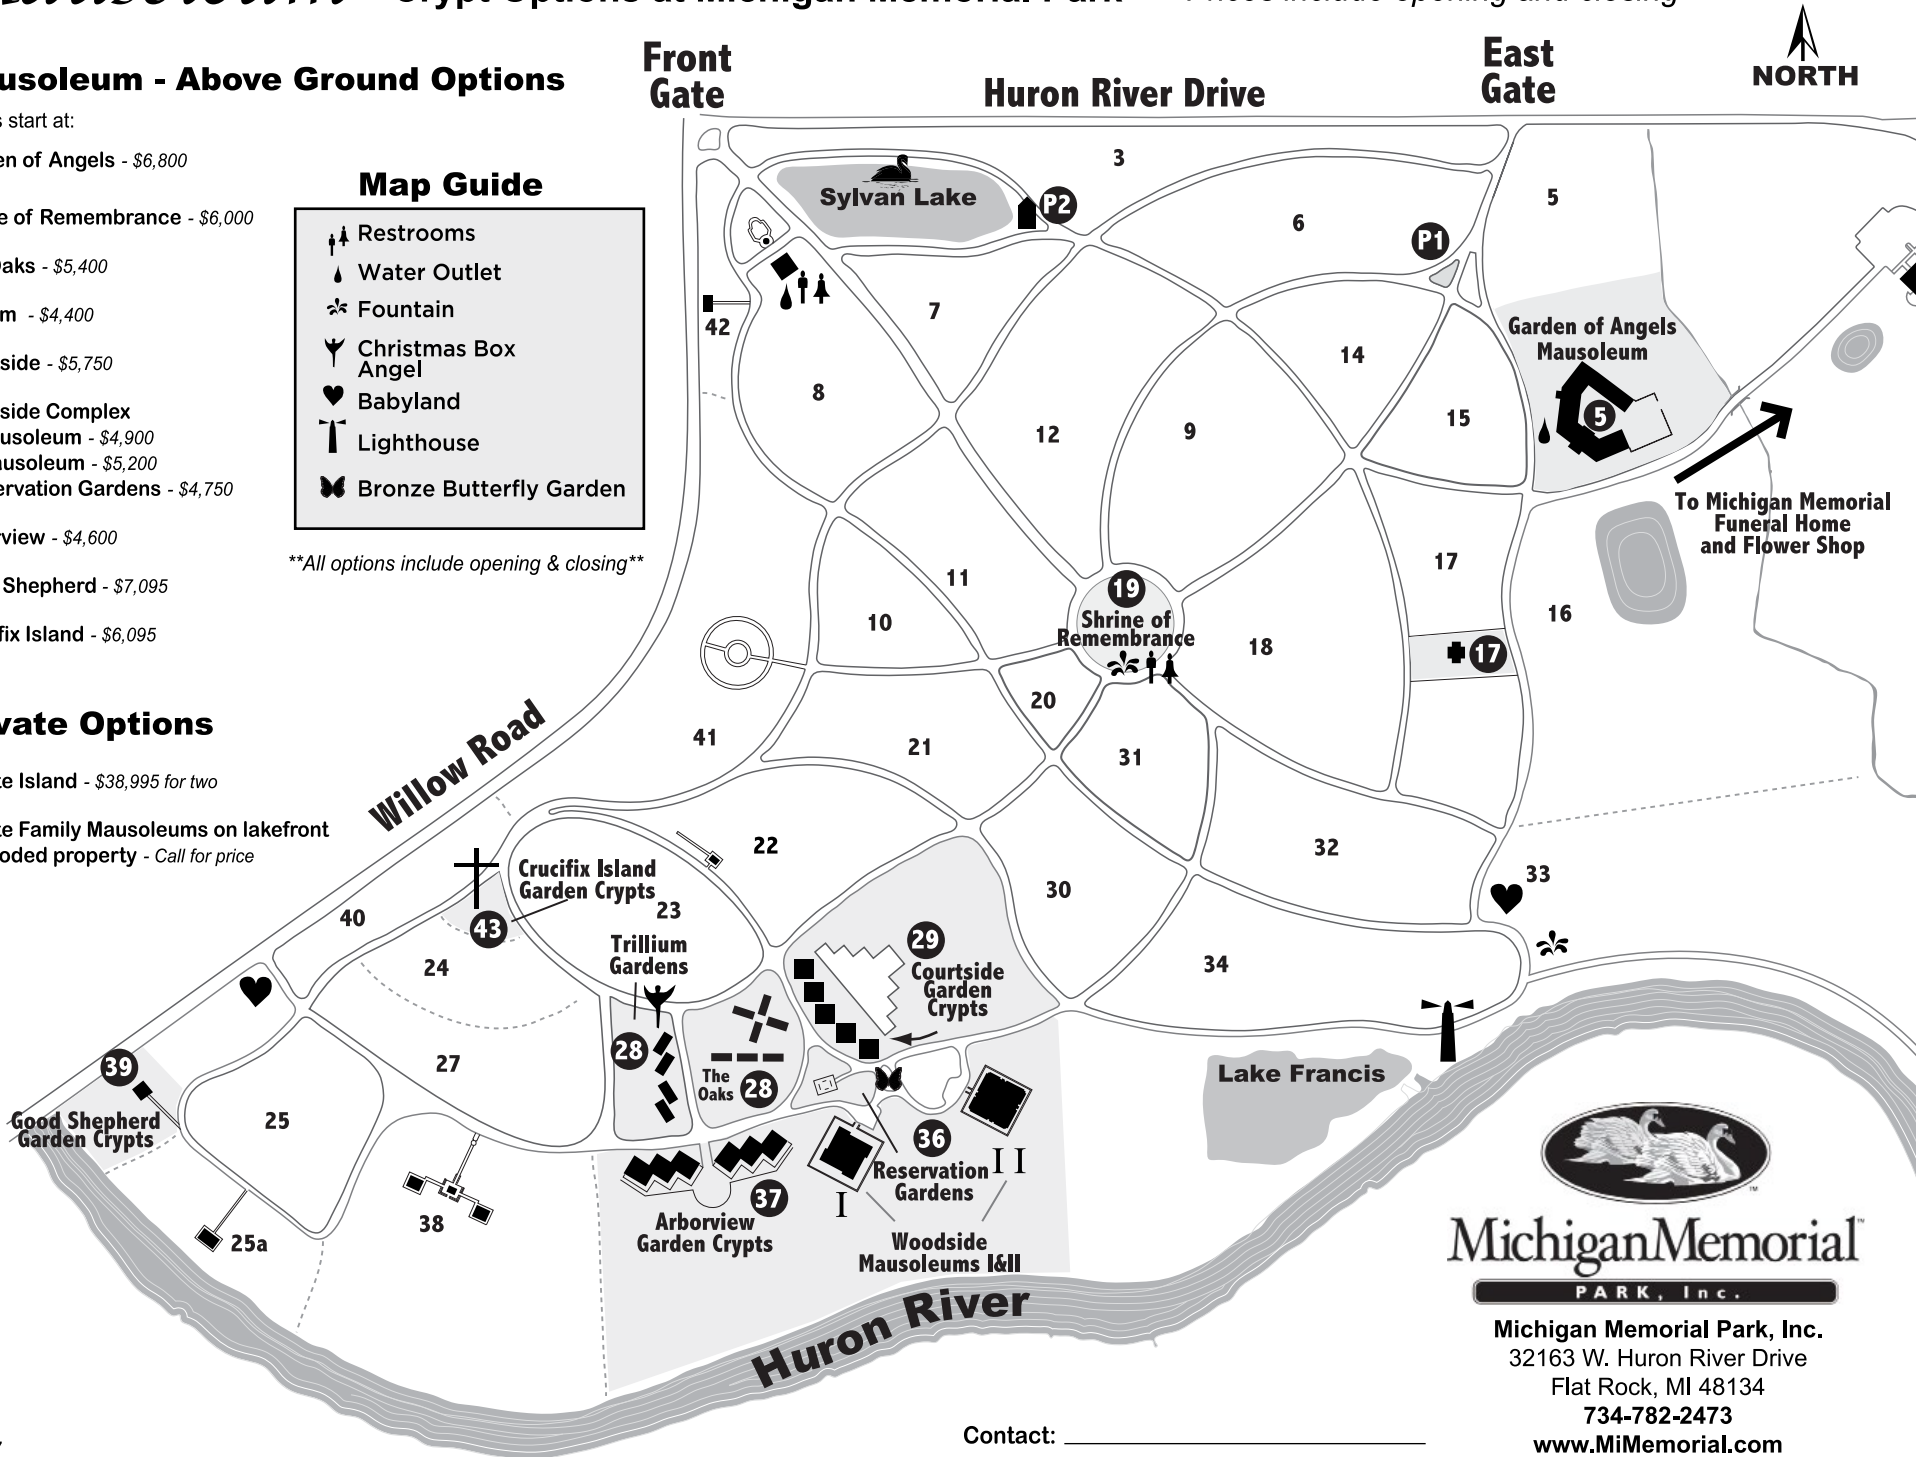

Mausoleum Crypt Options at Michigan Memorial Park **Prices include opening and closing**

Mausoleum - Above Ground Options

Prices start at:

- 5** Garden of Angels - \$6,800
- 19** Shrine of Remembrance - \$6,000
- 28** The Oaks - \$5,400
- 28** Trillium - \$4,400
- 29** Courtside - \$5,750
- 36** Woodside Complex
I Mausoleum - \$4,900
II Mausoleum - \$5,200
Reservation Gardens - \$4,750
- 37** Arborview - \$4,600
- 39** Good Shepherd - \$7,095
- 43** Crucifix Island - \$6,095

Map Guide

- Restrooms
- Water Outlet
- Fountain
- Christmas Box Angel
- Babyland
- Lighthouse
- Bronze Butterfly Garden

All options include opening & closing

Private Options

- P1** Private Island - \$38,995 for two
- P2** Private Family Mausoleums on lakefront or wooded property - Call for price

Michigan Memorial Park, Inc.
32163 W. Huron River Drive
Flat Rock, MI 48134
734-782-2473
www.MiMemorial.com