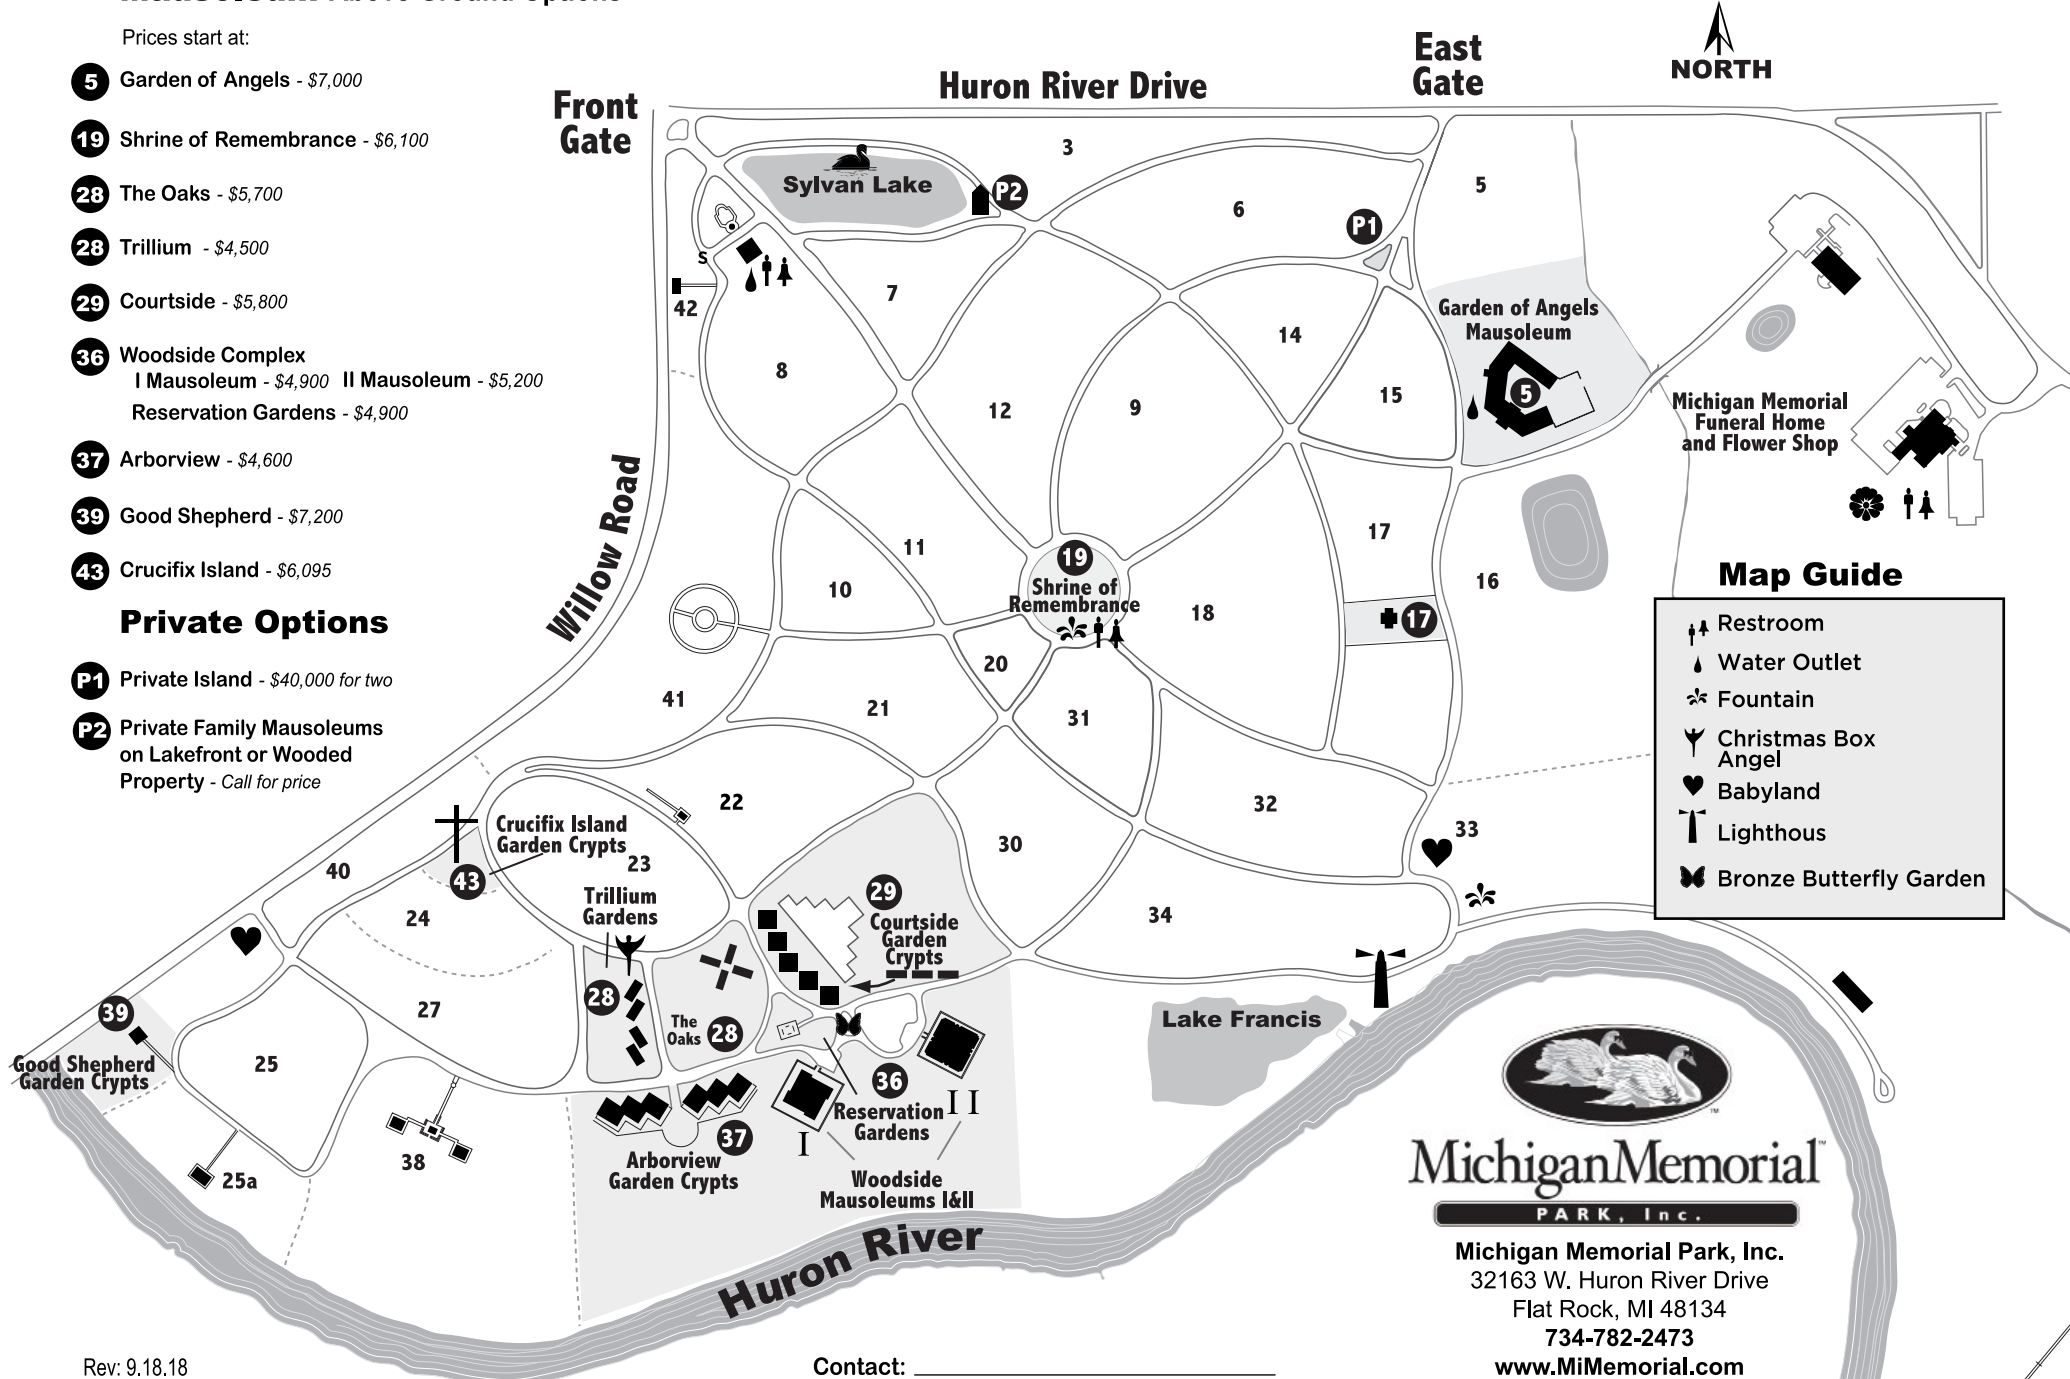

# Mausoleum Crypt Options at Michigan Memorial Park \*\*Prices include opening and closing\*\*

## Mausoleum Above Ground Options

Prices start at:

- 5** Garden of Angels - \$7,000
- 19** Shrine of Remembrance - \$6,100
- 28** The Oaks - \$5,700
- 28** Trillium - \$4,500
- 29** Courtside - \$5,800
- 36** Woodside Complex  
I Mausoleum - \$4,900 II Mausoleum - \$5,200  
Reservation Gardens - \$4,900
- 37** Arborview - \$4,600
- 39** Good Shepherd - \$7,200
- 43** Crucifix Island - \$6,095

## Private Options

- P1** Private Island - \$40,000 for two
- P2** Private Family Mausoleums on Lakefront or Wooded Property - Call for price

Michigan Memorial Park, Inc.  
32163 W. Huron River Drive  
Flat Rock, MI 48134  
734-782-2473  
www.MiMemorial.com