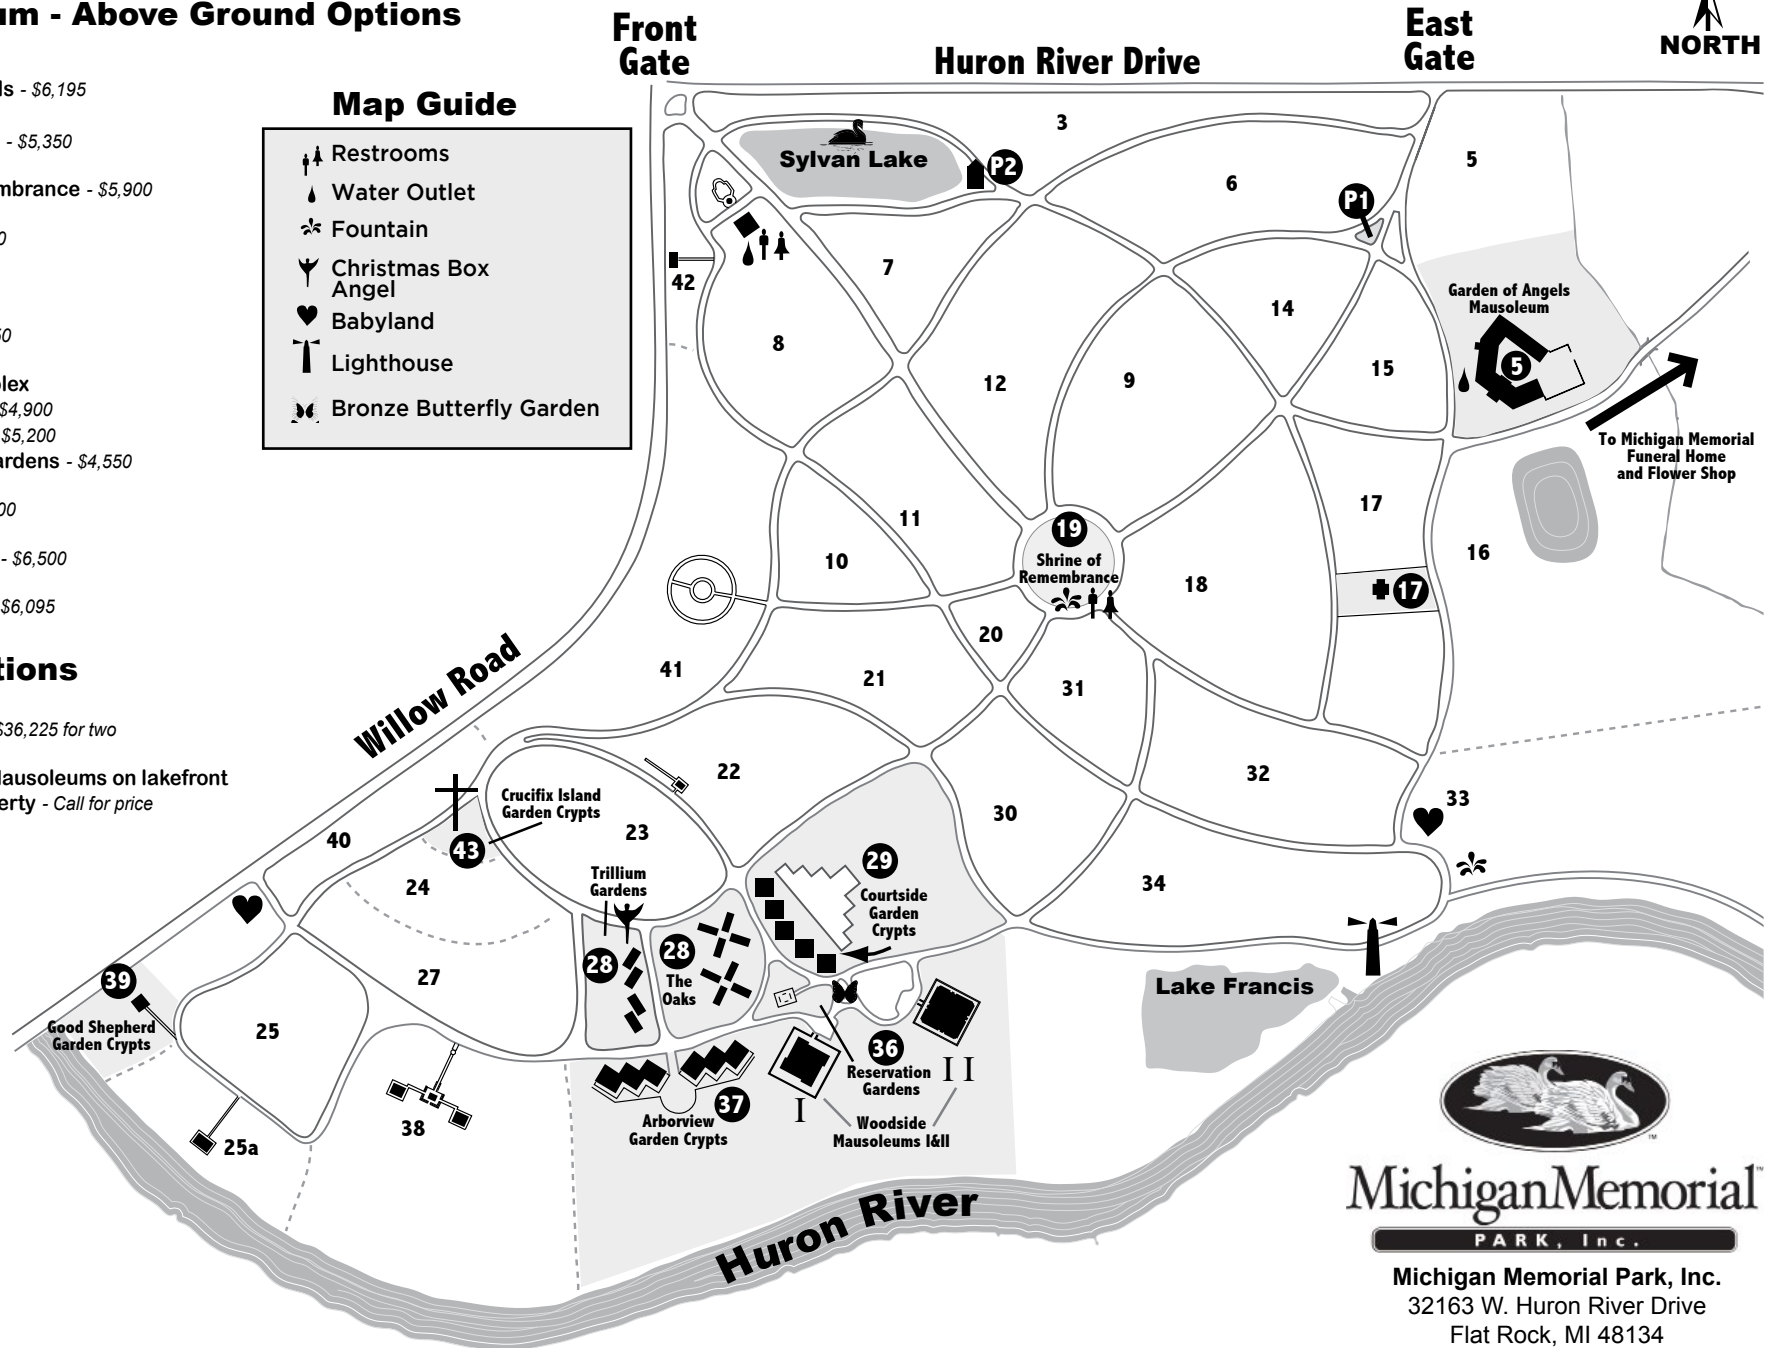

Mausoleum Crypt Options at Michigan Memorial Park

Prices include opening and closing.

Mausoleum - Above Ground Options

Prices start at:

- 5** Garden of Angels - \$6,195
- 17** Fairlane Garden - \$5,350
- 19** Shrine of Remembrance - \$5,900
- 28** The Oaks - \$5,000
- 28** Trillium - \$4,000
- 29** Courtside - \$5,550
- 36** Woodside Complex
I Mausoleum - \$4,900
II Mausoleum - \$5,200
Reservation Gardens - \$4,550
- 37** Arborview - \$4,400
- 39** Good Shepherd - \$6,500
- 43** Crucifix Island - \$6,095

Private Options

- P1** Private Island - \$36,225 for two
- P2** Private Family Mausoleums on lakefront or wooded property - Call for price

Map Guide

	Restrooms
	Water Outlet
	Fountain
	Christmas Box Angel
	Babyland
	Lighthouse
	Bronze Butterfly Garden

Michigan Memorial
PARK, Inc.

Michigan Memorial Park, Inc.
32163 W. Huron River Drive
Flat Rock, MI 48134
734-782-2473
www.MiMemorial.com