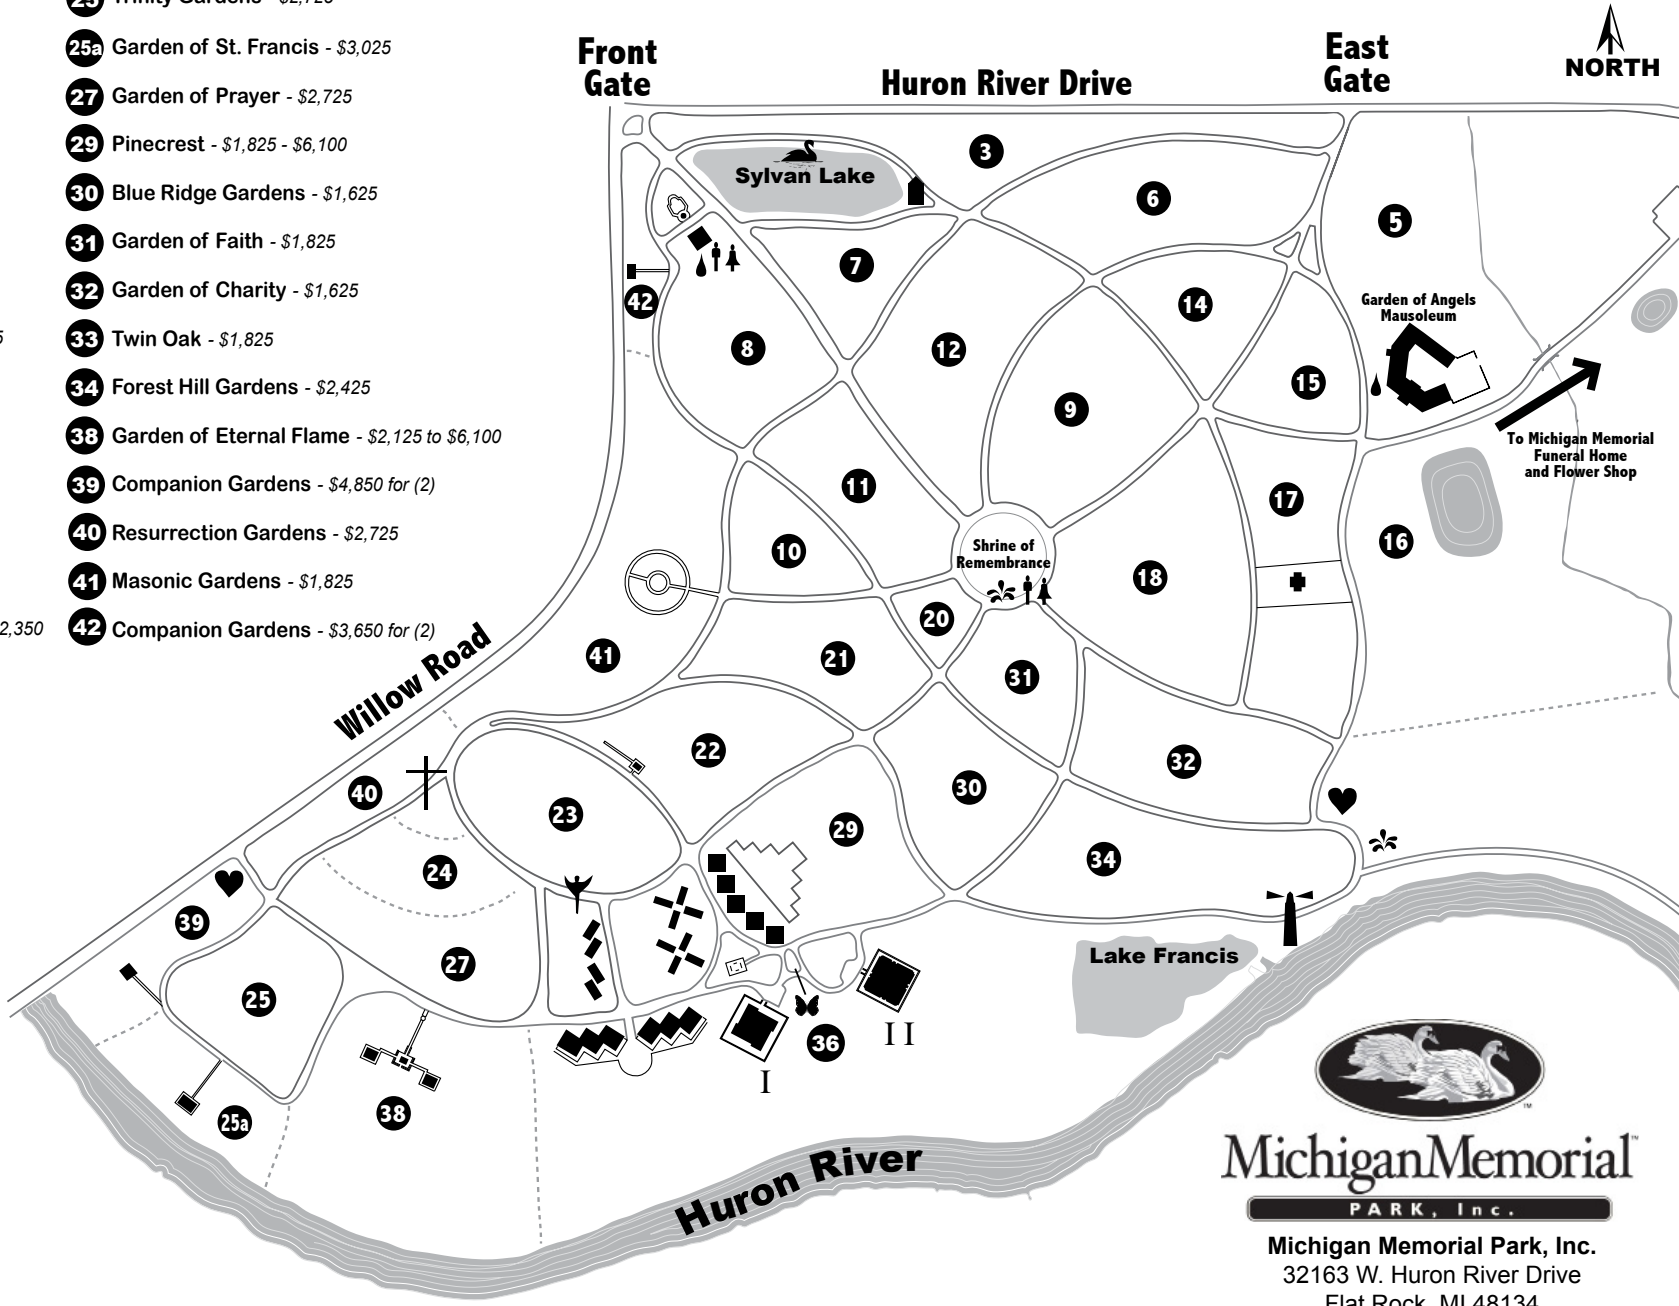

# Traditional Burial Options at Michigan Memorial Park

Prices include credits towards bronze memorials and burial vaults. Monument sites are also available.

- C** Praying Hands - \$2,725
- 3** Lake View Gardens - \$2,425
- 5** Garden of Memories - \$1,825
- 6** Garden of Blossoms - \$2,425
- 7** Sylvan Gardens - \$3,025
- 8** Serenity Gardens - \$2,425
- 9** Garden of Peace - \$2,125
- 10** Garden of Friendship - \$2,125
- 11** Garden of Hope - \$2,125
- 12** Garden of Pines - \$2,125
- 14** Garden of Splendor - \$1,825
- 15** Evergreen Gardens - \$1,825
- 16** Oakcrest - \$1,825
- 17** Fairlane Gardens - \$1,625 to \$2,350
- 18** Chapel Gardens - \$1,825
- 20** Garden of Eden - \$2,125
- 21** Maple Gardens - \$1,825
- 22** Garden of Apostles - \$1,825
- 23** Garden of Eternity - \$2,725
- 24** Calvary Garden - \$3,025
- 25** Trinity Gardens - \$2,725
- 25a** Garden of St. Francis - \$3,025
- 27** Garden of Prayer - \$2,725
- 29** Pinecrest - \$1,825 - \$6,100
- 30** Blue Ridge Gardens - \$1,625
- 31** Garden of Faith - \$1,825
- 32** Garden of Charity - \$1,625
- 33** Twin Oak - \$1,825
- 34** Forest Hill Gardens - \$2,425
- 38** Garden of Eternal Flame - \$2,125 to \$6,100
- 39** Companion Gardens - \$4,850 for (2)
- 40** Resurrection Gardens - \$2,725
- 41** Masonic Gardens - \$1,825
- 42** Companion Gardens - \$3,650 for (2)

## Map Guide

-  Restrooms
-  Water Outlet
-  Fountain
-  Christmas Box Angel
-  Babyland
-  Lighthouse
-  Bronze Butterfly Garden

**Michigan Memorial**  
PARK, Inc.

Michigan Memorial Park, Inc.  
32163 W. Huron River Drive  
Flat Rock, MI 48134  
734-782-2473  
www.MiMemorial.com