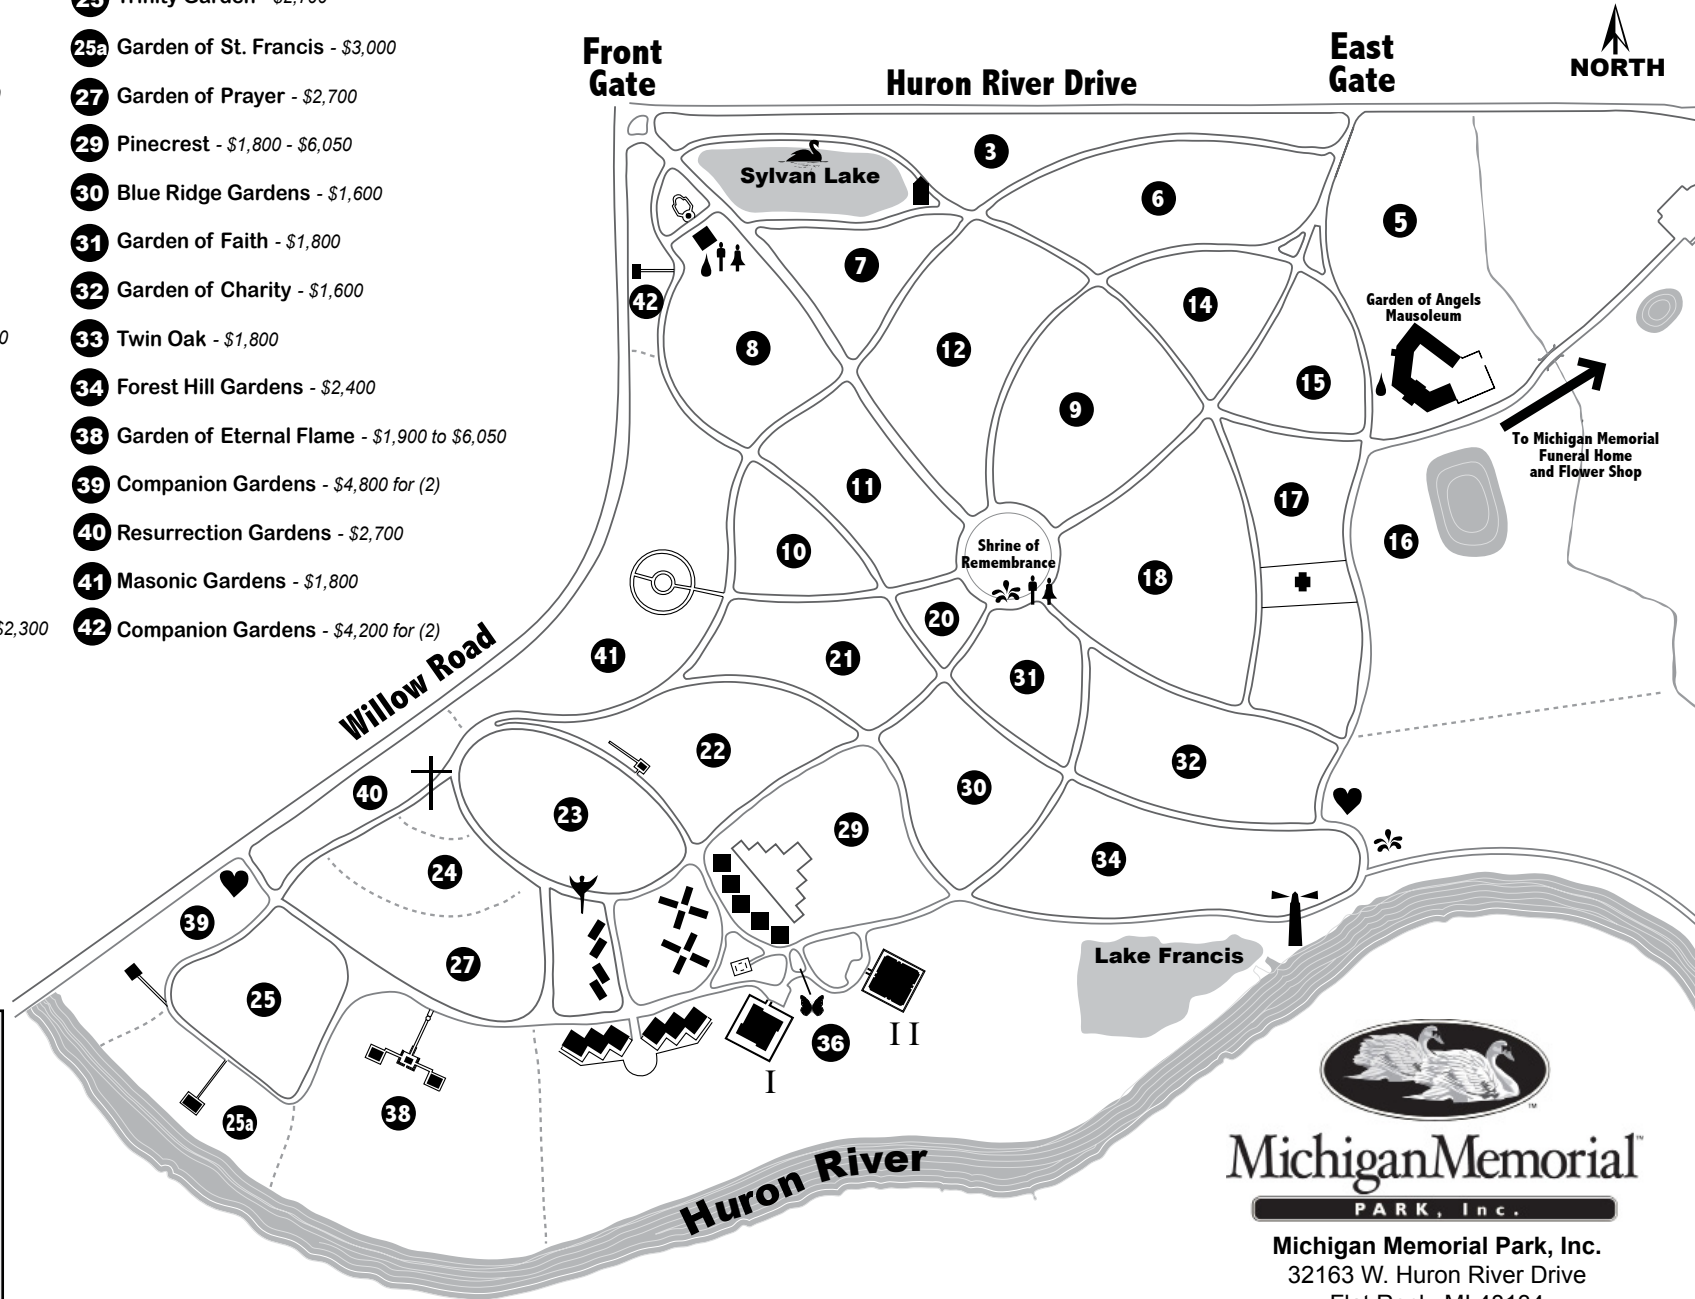

Traditional Burial Options at Michigan Memorial Park

Prices include credits towards bronze memorials and burial vaults. Monument sites are also available.

- C** Praying Hands - \$2,700
- 3** Lake View Gardens - \$2,400
- 5** Garden of Memories - \$1,800
- 6** Garden of Blossoms - \$2,400
- 7** Sylvan Gardens - \$3,000
- 8** Serenity Gardens - \$2,400
- 9** Garden of Peace - \$2,100
- 10** Garden of Friendship - \$2,100
- 11** Garden of Hope - \$2,100
- 12** Garden of Pines - \$2,100
- 14** Garden of Splendor - \$1,800
- 15** Evergreen Gardens - \$1,800
- 16** Oakcrest - \$1,800
- 17** Fairlane Gardens - \$1,600 to \$2,300
- 18** Chapel Gardens - \$1,800
- 20** Garden of Eden - \$2,100
- 21** Maple Gardens - \$1,800
- 22** Garden of Apostles - \$1,800
- 23** Garden of Eternity - \$2,700
- 24** Calvary Garden - \$3,000
- 25** Trinity Garden - \$2,700
- 25a** Garden of St. Francis - \$3,000
- 27** Garden of Prayer - \$2,700
- 29** Pinecrest - \$1,800 - \$6,050
- 30** Blue Ridge Gardens - \$1,600
- 31** Garden of Faith - \$1,800
- 32** Garden of Charity - \$1,600
- 33** Twin Oak - \$1,800
- 34** Forest Hill Gardens - \$2,400
- 38** Garden of Eternal Flame - \$1,900 to \$6,050
- 39** Companion Gardens - \$4,800 for (2)
- 40** Resurrection Gardens - \$2,700
- 41** Masonic Gardens - \$1,800
- 42** Companion Gardens - \$4,200 for (2)

Map Guide

-  Restrooms
-  Water Outlet
-  Fountain
-  Christmas Box Angel
-  Babyland
-  Lighthouse
-  Bronze Butterfly Garden

Michigan Memorial
PARK, Inc.

Michigan Memorial Park, Inc.
32163 W. Huron River Drive
Flat Rock, MI 48134
734-782-2473
www.MiMemorial.com