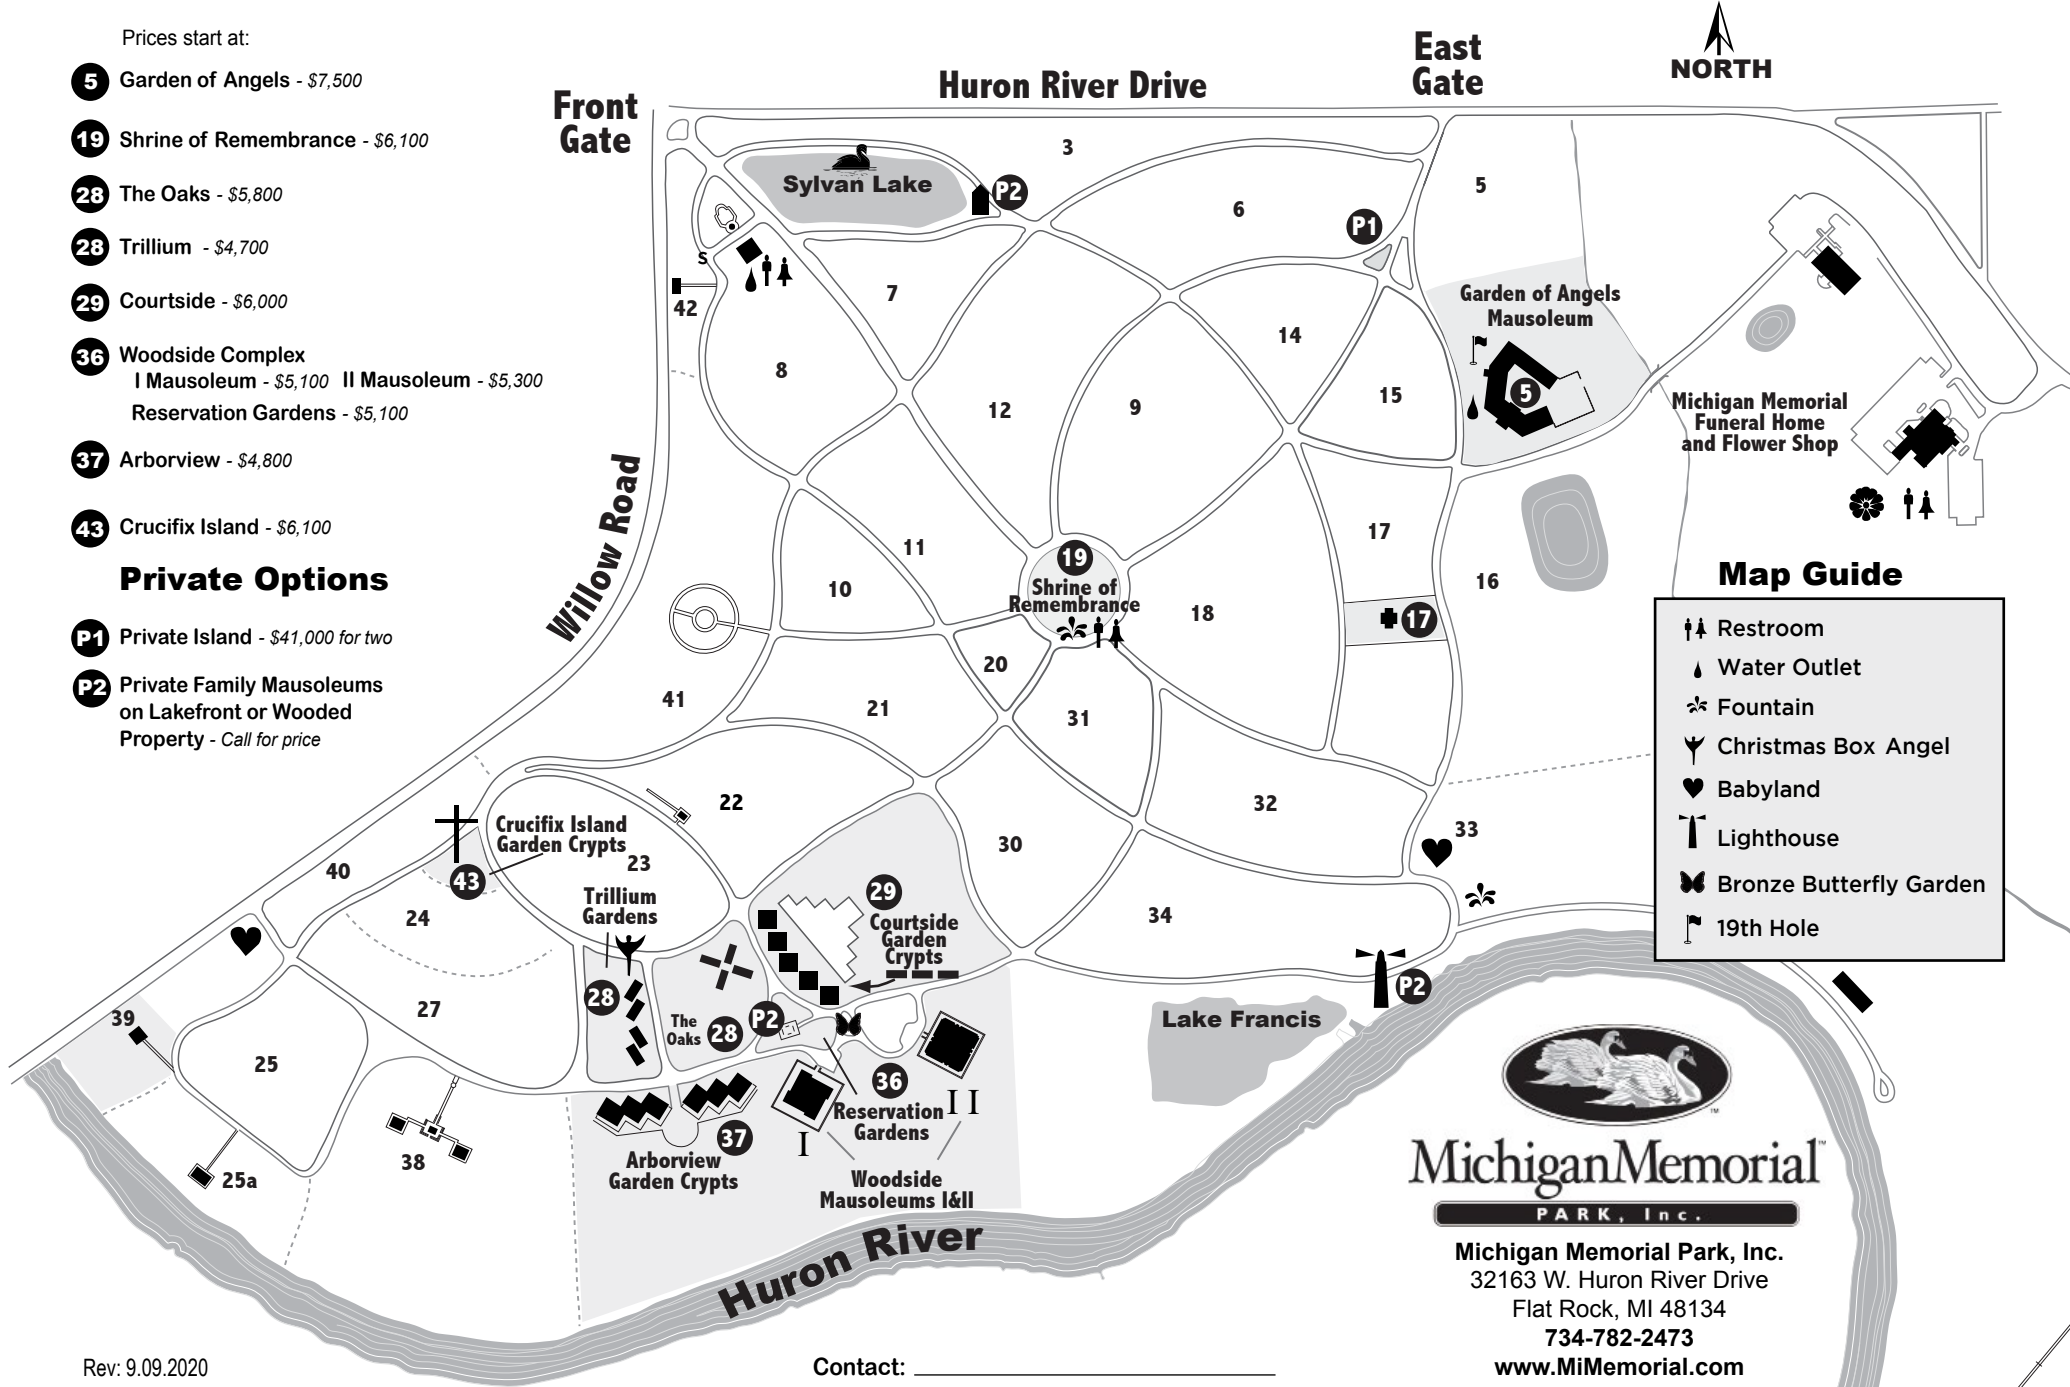

Mausoleum Pricing

Michigan Memorial Park

****Prices include opening and closing****

Prices start at:

- 5** Garden of Angels - \$7,500
- 19** Shrine of Remembrance - \$6,100
- 28** The Oaks - \$5,800
- 28** Trillium - \$4,700
- 29** Courtside - \$6,000
- 36** Woodside Complex
I Mausoleum - \$5,100 II Mausoleum - \$5,300
Reservation Gardens - \$5,100
- 37** Arborview - \$4,800
- 43** Crucifix Island - \$6,100

Private Options

- P1** Private Island - \$41,000 for two
- P2** Private Family Mausoleums on Lakefront or Wooded Property - Call for price

Michigan Memorial
PARK, Inc.

Michigan Memorial Park, Inc.
32163 W. Huron River Drive
Flat Rock, MI 48134
734-782-2473
www.MiMemorial.com