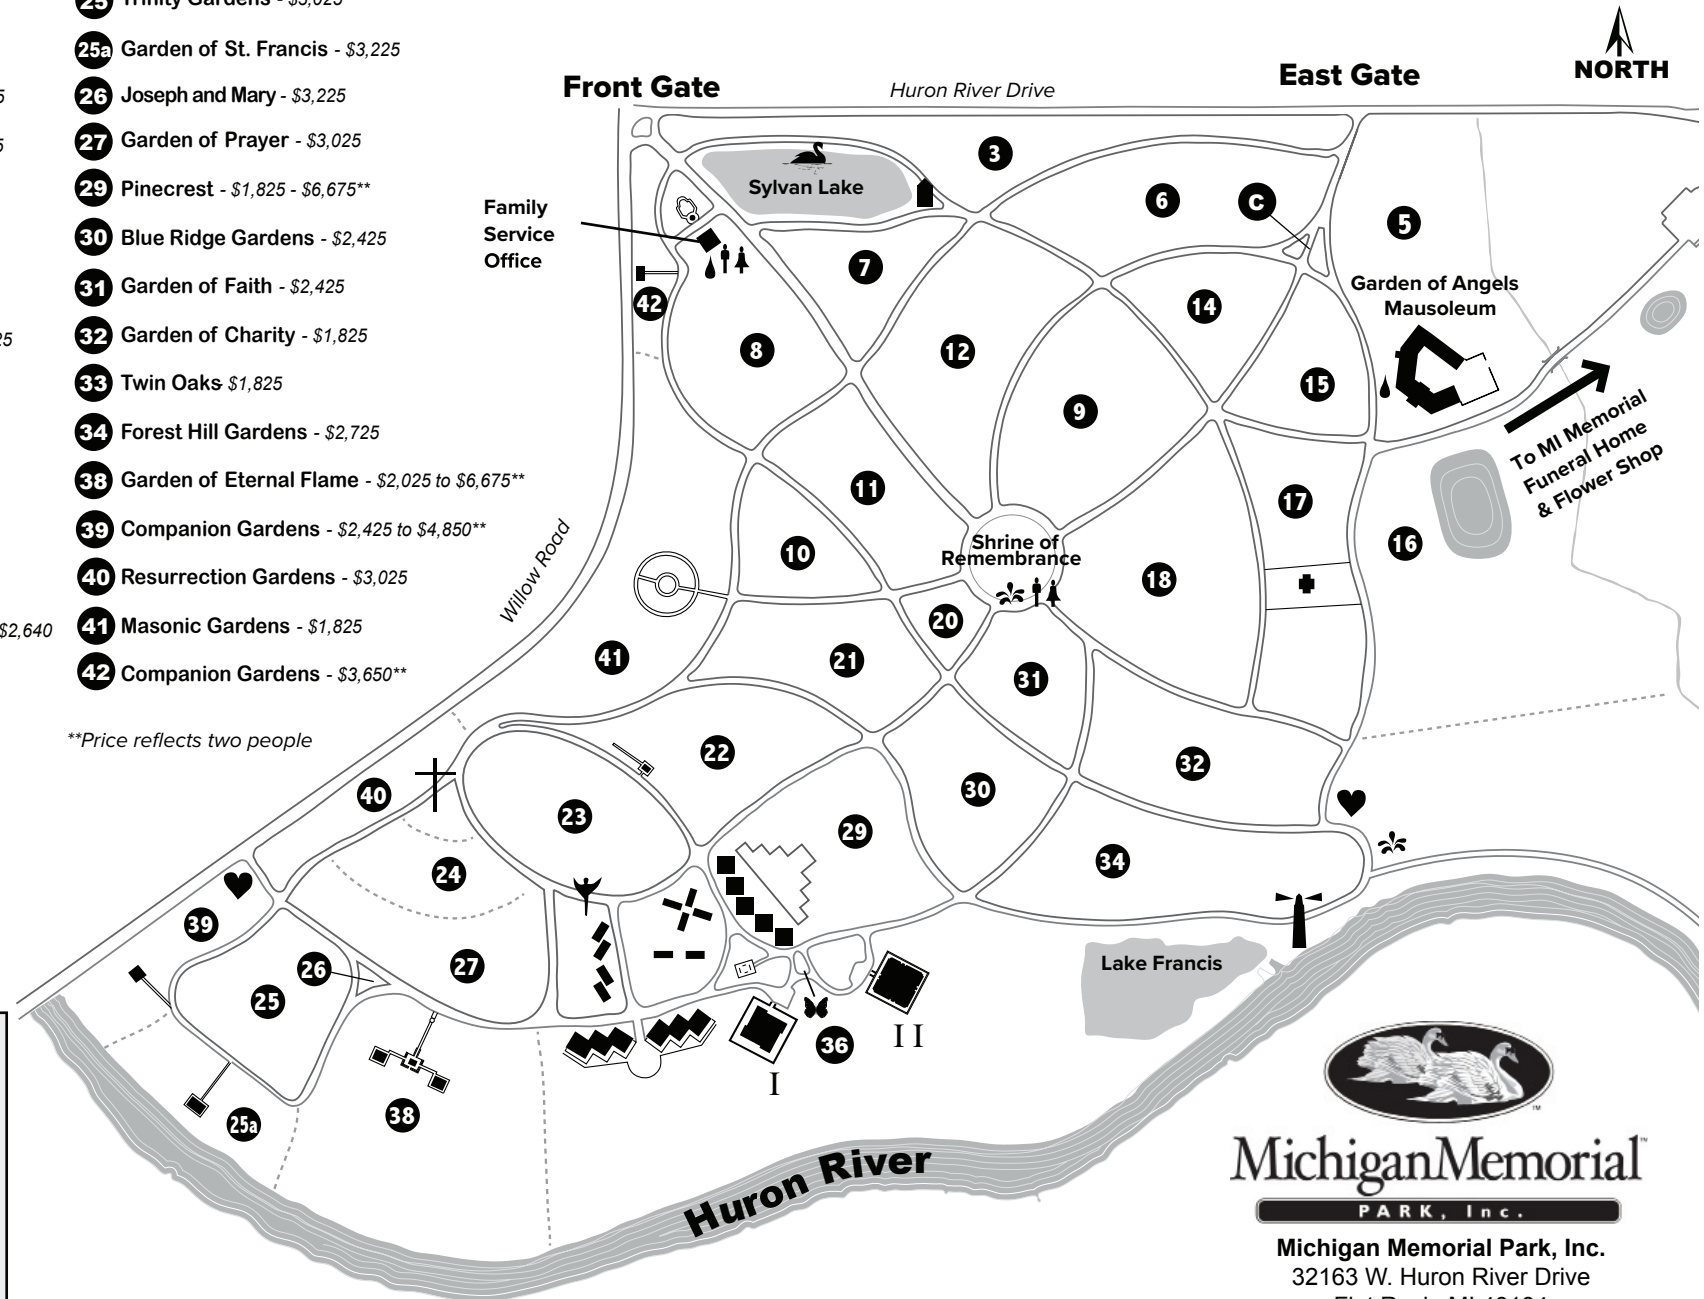

Traditional Burial Options at Michigan Memorial Park

Prices include credits towards bronze memorials and burial vaults. Monument and Catholic sites are also available.

- C** Praying Hands - \$2,725
- 3** Lake View Gardens - \$3,025
- 5** Garden of Memories - \$1,825
- 6** Garden of Blossoms - \$2,725
- 7** Sylvan Gardens - \$3,225
- 8** Serenity Gardens - \$2,725
- 9** Garden of Peace - \$2,425
- 10** Garden of Friendship - \$2,725
- 11** Garden of Hope - \$2,425
- 12** Garden of Pines - \$2,725
- 14** Garden of Splendor - \$2,425
- 15** Evergreen Gardens - \$1,825
- 16** Oakcrest - \$1,825
- 17** Fairlane Gardens - \$1,825 to \$2,640
- 18** Chapel Gardens - \$1,825
- 20** Garden of Eden - \$2,425
- 21** Maple Gardens - \$1,825
- 22** Garden of Apostles - \$1,825
- 23** Garden of Eternity - \$3,025
- 24** Calvary Garden - \$3,225
- 25** Trinity Gardens - \$3,025
- 25a** Garden of St. Francis - \$3,225
- 26** Joseph and Mary - \$3,225
- 27** Garden of Prayer - \$3,025
- 29** Pinecrest - \$1,825 - \$6,675**
- 30** Blue Ridge Gardens - \$2,425
- 31** Garden of Faith - \$2,425
- 32** Garden of Charity - \$1,825
- 33** Twin Oaks \$1,825
- 34** Forest Hill Gardens - \$2,725
- 38** Garden of Eternal Flame - \$2,025 to \$6,675**
- 39** Companion Gardens - \$2,425 to \$4,850**
- 40** Resurrection Gardens - \$3,025
- 41** Masonic Gardens - \$1,825
- 42** Companion Gardens - \$3,650**

**Price reflects two people

Map Guide

- Restrooms
- Water Outlet
- Fountain
- Christmas Box Angel
- Babyland
- Lighthouse
- Bronze Butterfly Garden

To MI Memorial Funeral Home & Flower Shop

Michigan Memorial Park, Inc.
 32163 W. Huron River Drive
 Flat Rock, MI 48134
 734-782-2473
www.MiMemorial.com