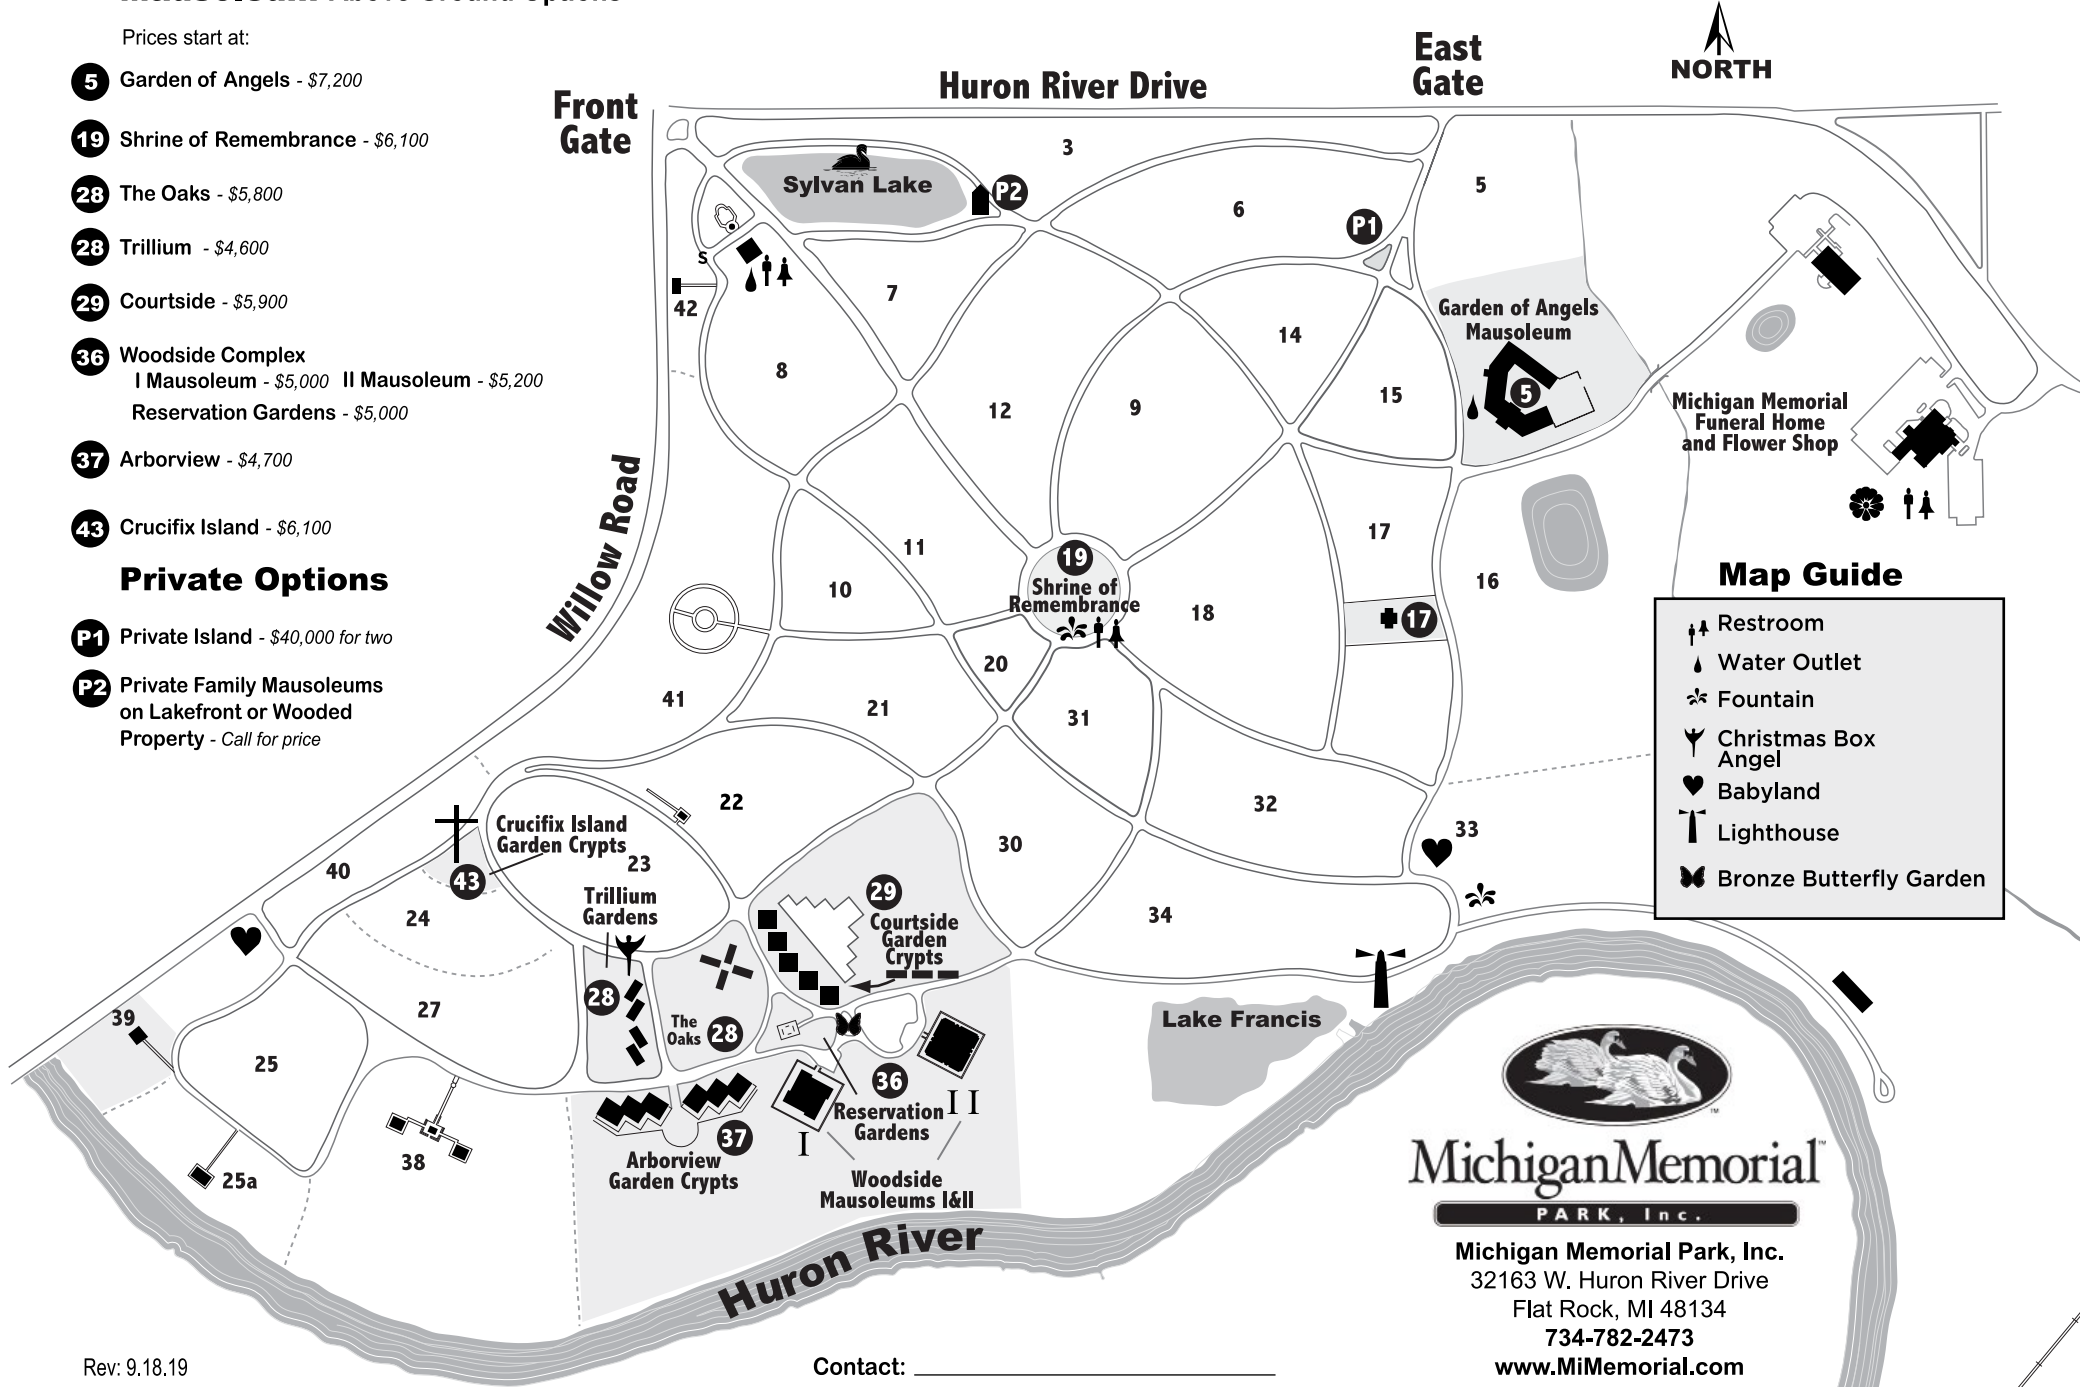

# Mausoleum Crypt Options at Michigan Memorial Park \*\*Prices include opening and closing\*\*

## Mausoleum Above Ground Options

Prices start at:

- 5** Garden of Angels - \$7,200
- 19** Shrine of Remembrance - \$6,100
- 28** The Oaks - \$5,800
- 28** Trillium - \$4,600
- 29** Courtside - \$5,900
- 36** Woodside Complex  
I Mausoleum - \$5,000 II Mausoleum - \$5,200  
Reservation Gardens - \$5,000
- 37** Arborview - \$4,700
- 43** Crucifix Island - \$6,100

## Private Options

- P1** Private Island - \$40,000 for two
- P2** Private Family Mausoleums on Lakefront or Wooded Property - Call for price

### Map Guide

- Restroom
- Water Outlet
- Fountain
- Christmas Box Angel
- Babyland
- Lighthouse
- Bronze Butterfly Garden

**Michigan Memorial Park, Inc.**  
 32163 W. Huron River Drive  
 Flat Rock, MI 48134  
 734-782-2473  
[www.MiMemorial.com](http://www.MiMemorial.com)