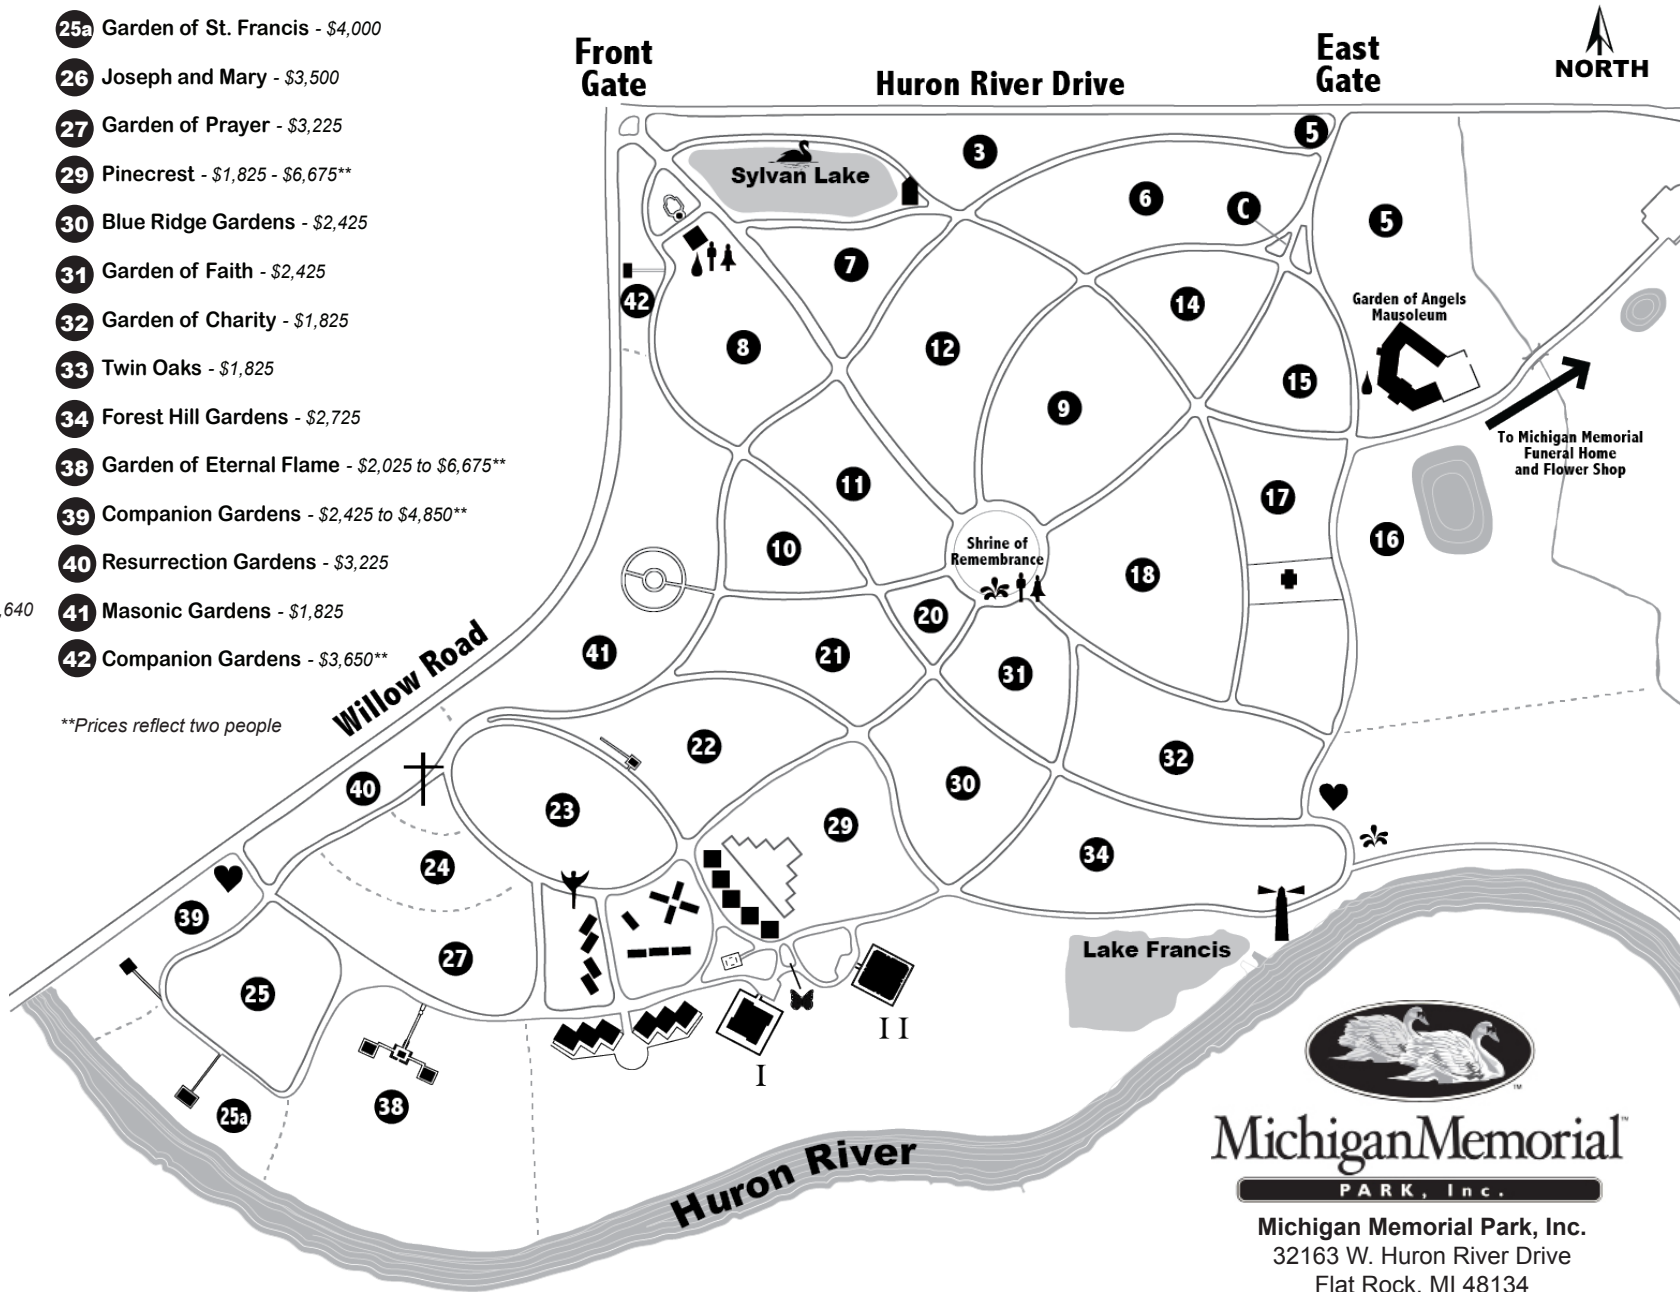

Traditional Burial Options at Michigan Memorial Park

Prices include credits towards bronze memorials and burial vaults. Monument sites are also available.

- C** Praying Hands - \$2,725
- 3** Lake View Gardens - \$3,225
- 5** Garden of Memories - \$1,825
- 6** Garden of Blossoms - \$2,725
- 7** Sylvan Gardens - \$3,500
- 8** Serenity Gardens - \$2,725
- 9** Garden of Peace - \$2,425
- 10** Garden of Friendship - \$2,725
- 11** Garden of Hope - \$2,425
- 12** Garden of Pines - \$2,725
- 14** Garden of Splendor - \$2,425
- 15** Evergreen Gardens - \$1,825
- 16** Oakcrest - \$1,825
- 17** Fairlane Gardens - \$1,825 to \$2,640
- 18** Chapel Gardens - \$1,825
- 20** Garden of Eden - \$2,425
- 21** Maple Gardens - \$1,825
- 22** Garden of Apostles - \$1,825
- 23** Garden of Eternity - \$3,225
- 24** Calvary Garden - \$3,500

- 25** Trinity Gardens - \$3,500
- 25a** Garden of St. Francis - \$4,000
- 26** Joseph and Mary - \$3,500
- 27** Garden of Prayer - \$3,225
- 29** Pinecrest - \$1,825 - \$6,675**
- 30** Blue Ridge Gardens - \$2,425
- 31** Garden of Faith - \$2,425
- 32** Garden of Charity - \$1,825
- 33** Twin Oaks - \$1,825
- 34** Forest Hill Gardens - \$2,725
- 38** Garden of Eternal Flame - \$2,025 to \$6,675**
- 39** Companion Gardens - \$2,425 to \$4,850**
- 40** Resurrection Gardens - \$3,225
- 41** Masonic Gardens - \$1,825
- 42** Companion Gardens - \$3,650**

**Prices reflect two people

Map Guide

- Restrooms
- Water Outlet
- Fountain
- Christmas Box Angel
- Babyland
- Lighthouse
- Bronze Butterfly Garden

Michigan Memorial Park, Inc.
32163 W. Huron River Drive
Flat Rock, MI 48134
734-782-2473
www.MiMemorial.com